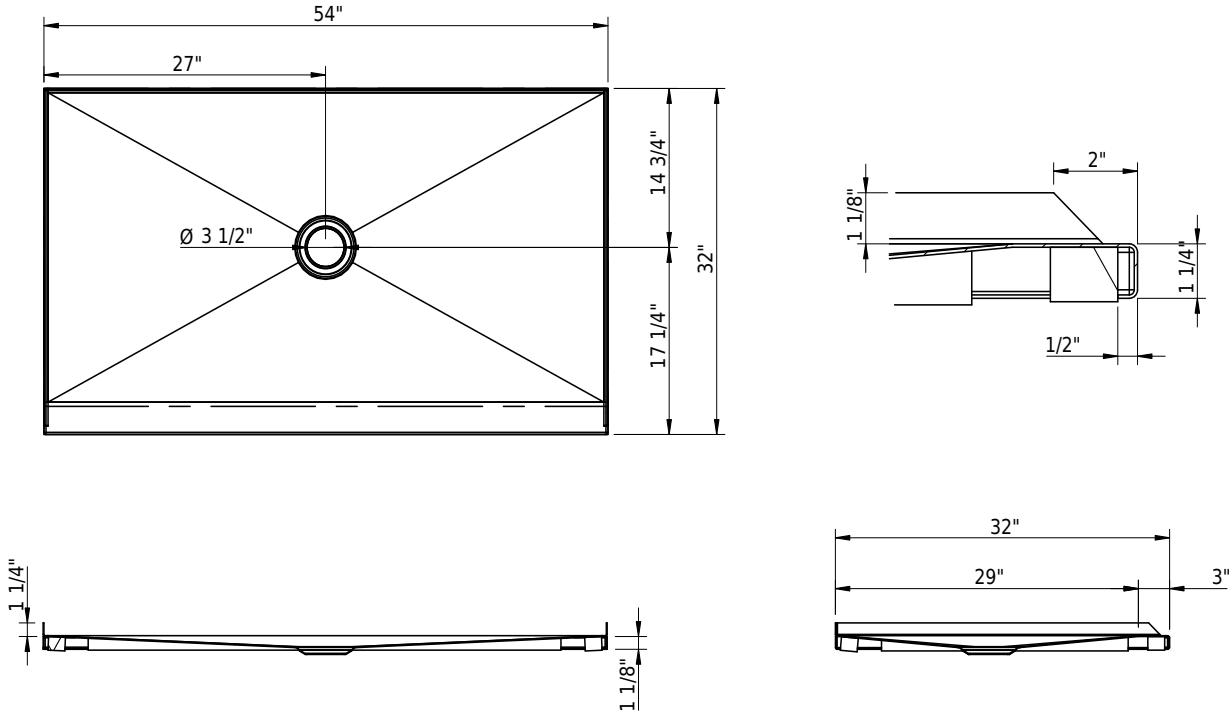

Technical Information

Installation	corner
Drain location	drain center
Weight	47 lbs
Drain opening	3 1/2"

➤ Installation Instructions

Standards / Codes

- This product complies with
- ASME A112.19.1 / CSA B45.2
- ASTM F462

Important: Dimensions of fixtures are nominal and may vary within the range tolerances established by ANSI standard A112.19.4. These measurements are subject to change or cancellation. No responsibility is assumed for use of superseded or voided leaflet.