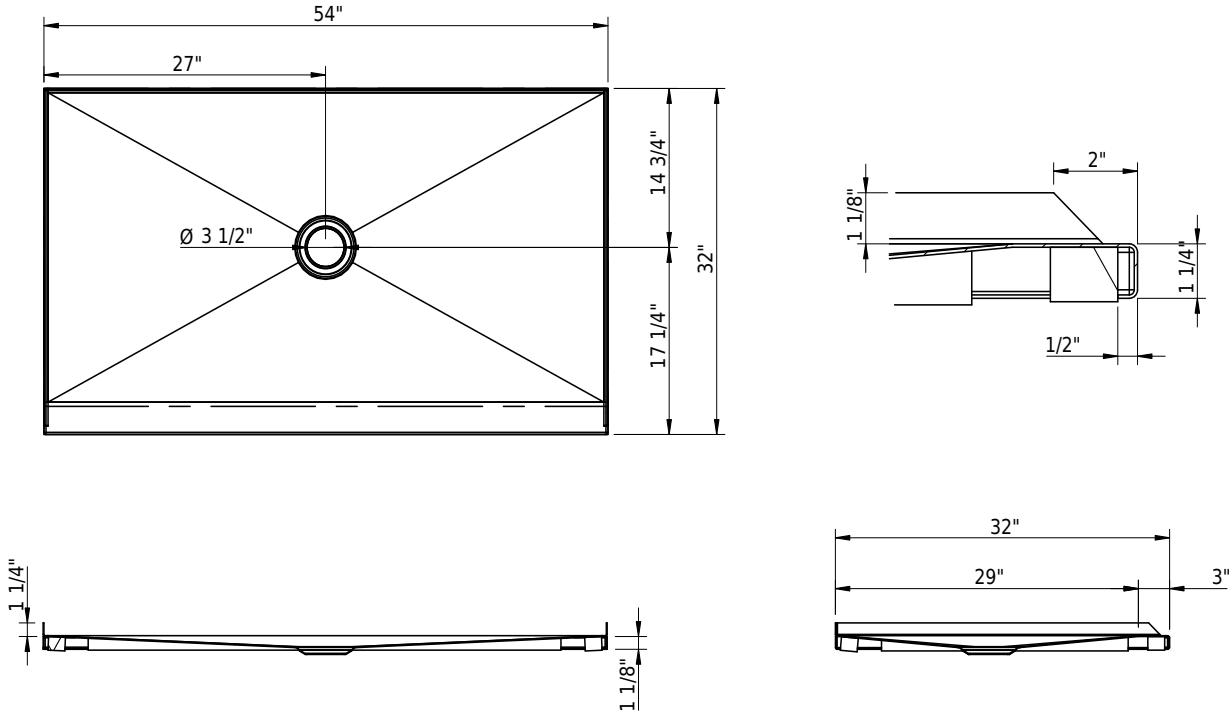

**Colors**

- C058 White matte
- C\_\_ Color class III, IV, V, VI

➔ color list

**Accessories**

**Options**

**Technical Information**

Installation	corner
Drain location	drain center
Weight	47 lbs
Drain opening	3 1/2"

➤ Installation Instructions

**Standards / Codes**

- This product complies with
- ASME A112.19.1 / CSA B45.2
- ASTM F462

**Important:** Dimensions of fixtures are nominal and may vary within the range tolerances established by ANSI standard A112.19.4. These measurements are subject to change or cancellation. No responsibility is assumed for use of superseded or voided leaflet.