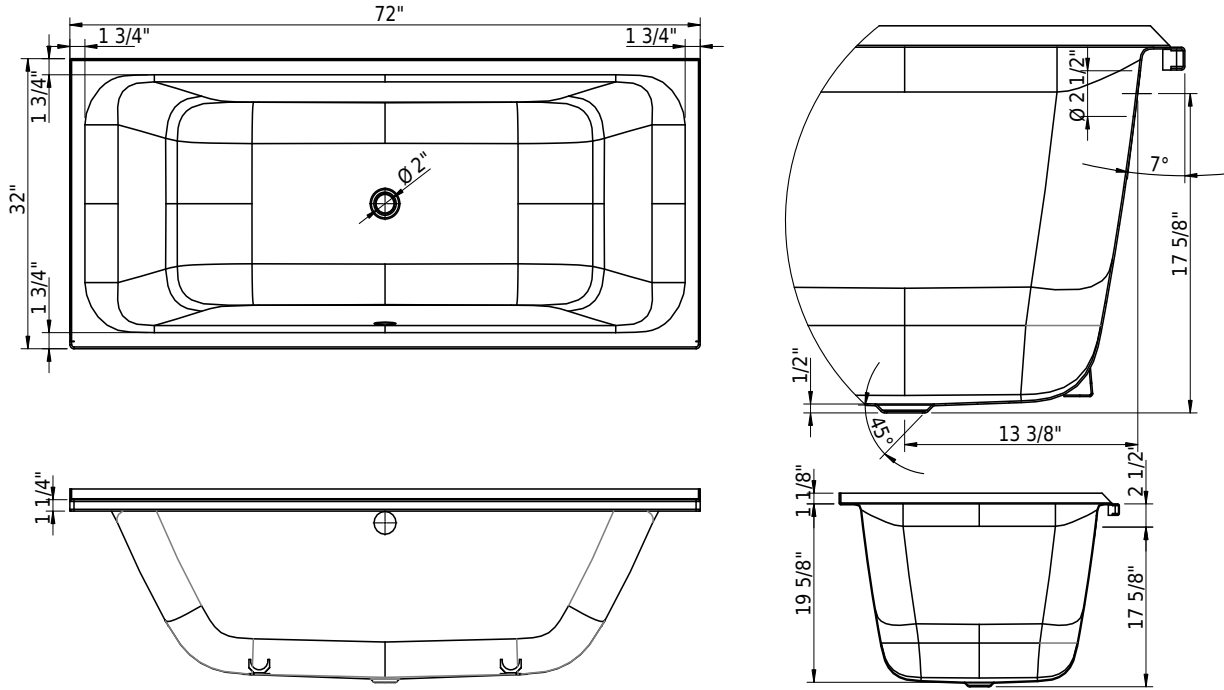

07/09/2026 Subject to technical changes.

**Technical Information**

Installation location	corner
Weight without water	124 lbs
Water depth to overflow	15 7/8"
Max. water capacity to overflow	82 gal
Drain opening	2"
Overflow hole diameter	2 1/2"

**Important:** Dimensions of fixtures are nominal and may vary within the range tolerances established by ANSI standard A112.19.4. These measurements are subject to change or cancellation. No responsibility is assumed for use of superseded or voided leaflet.