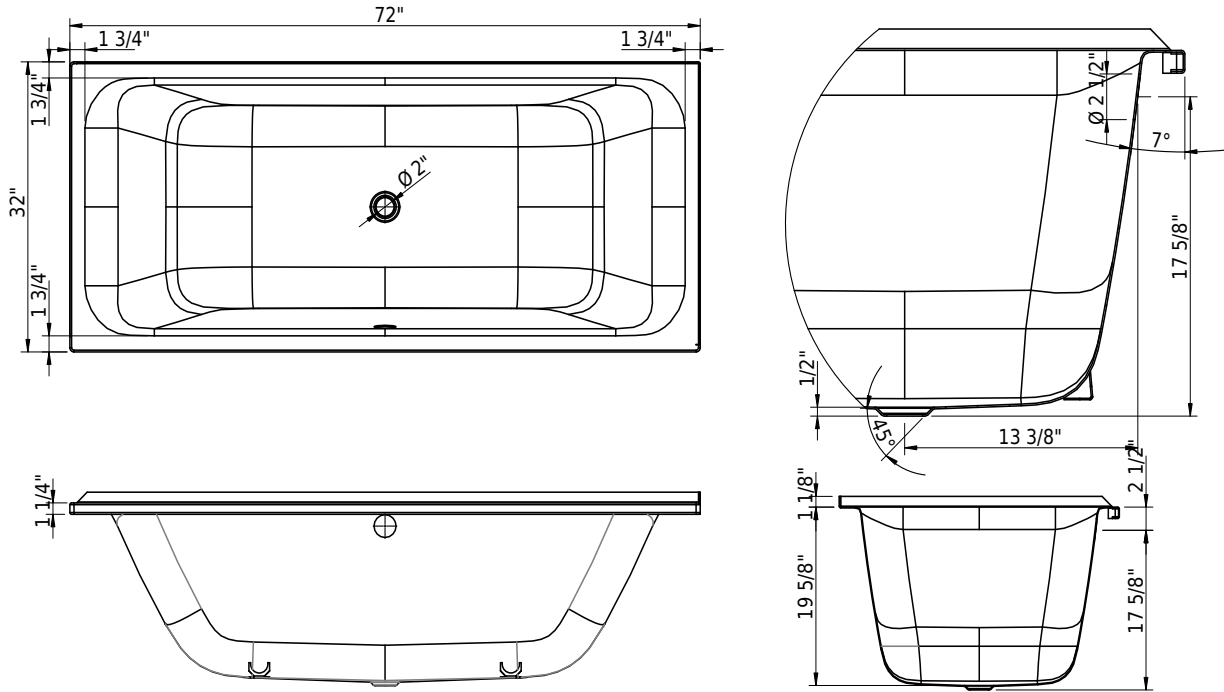

07/09/2026 Subject to technical changes.

**Technical Information**

Installation location	corner
Weight without water	124 lbs
Water depth to overflow	15 7/8"
Max. water capacity to overflow	82 gal
Drain opening	2"
Overflow hole diameter	2 1/2"

**Important:** Dimensions of fixtures are nominal and may vary within the range tolerances established by ANSI standard A112.19.4. These measurements are subject to change or cancellation. No responsibility is assumed for use of superseded or voided leaflet.