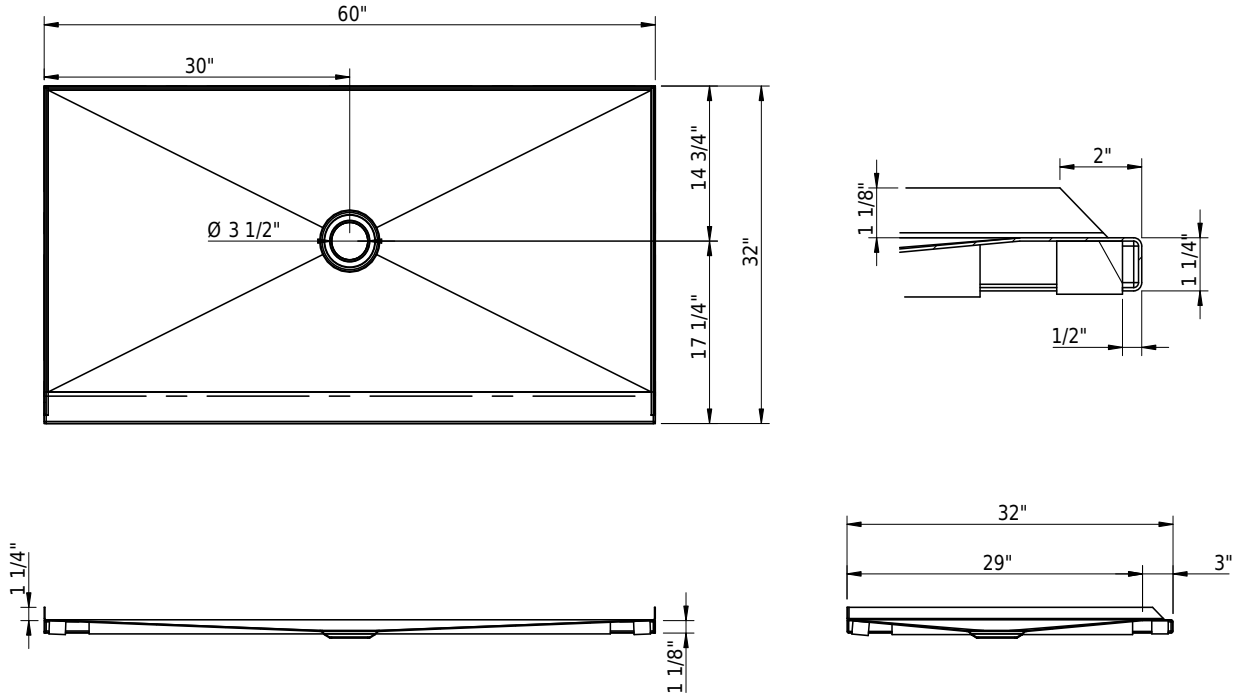

**Colors**

- C058 White matte
- C\_\_ Color class III, IV, V, VI

➔ color list

**Accessories**

**Options**

**Technical Information**

Installation	corner
Drain location	drain center
Weight	52 lbs
Drain opening	3 1/2"

➤ Installation Instructions

**Standards / Codes**

- This product complies with
- ASME A112.19.1 / CSA B45.2
- ASTM F462

**Important:** Dimensions of fixtures are nominal and may vary within the range tolerances established by ANSI standard A112.19.4. These measurements are subject to change or cancellation. No responsibility is assumed for use of superseded or voided leaflet.