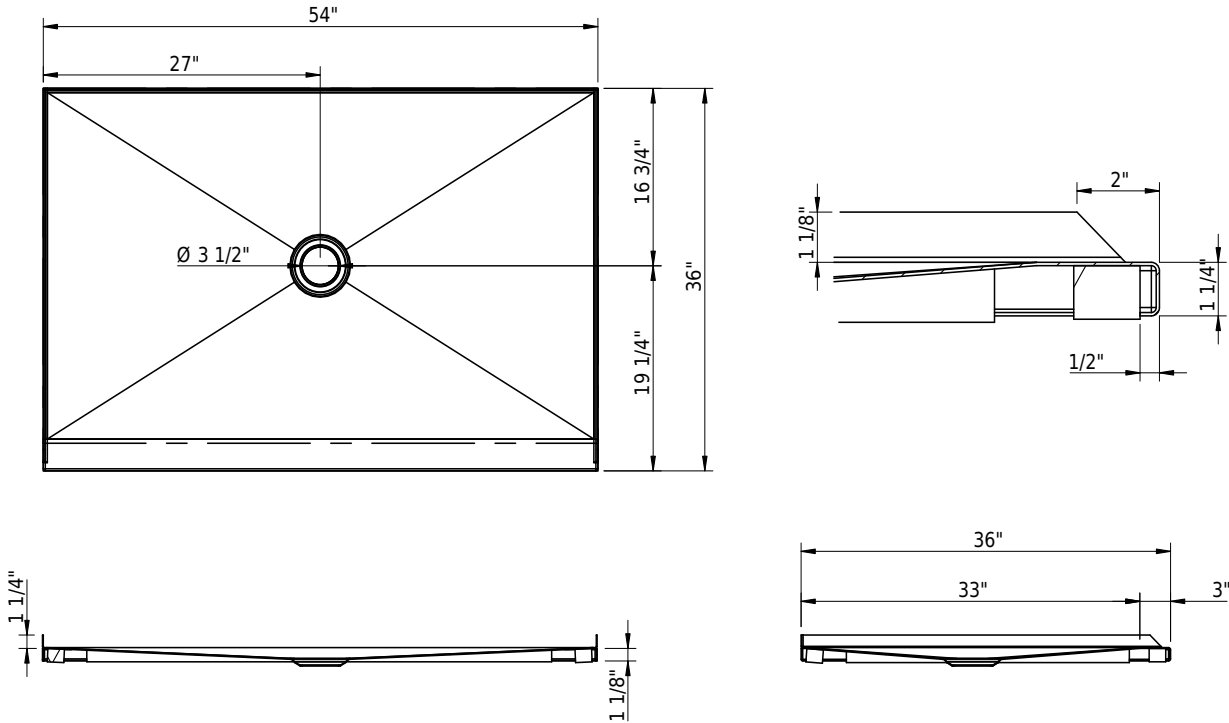

**Colors**

- C058 White matte
- C\_\_ Color class III, IV, V, VI

➔ color list

**Accessories**

**Options**

**Technical Information**

Installation	corner
Drain location	drain center
Weight	52 lbs
Drain opening	3 1/2"

➤ Installation Instructions

**Standards / Codes**

- This product complies with
- ASME A112.19.1 / CSA B45.2
- ASTM F462

**Important:** Dimensions of fixtures are nominal and may vary within the range tolerances established by ANSI standard A112.19.4. These measurements are subject to change or cancellation. No responsibility is assumed for use of superseded or voided leaflet.