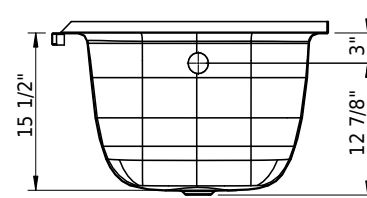

Colors

- C058 White matte
- C__ Color class III,VI

➔ color list

Accessories

- 109547 Schmidlin ELEMENT, magnetic candle holder
- 101188 Schmidlin RELAX Wannenkissen, schwarz, 2 Stück
- 101187 Schmidlin RELAX bathtub pillow, black, 1 piece
- 117005 Schmidlin 2-corner tape-flange, 155" (4m)
- 109810 Schmidlin adjustable installation feet (4 pieces)
- 116450 Schmidlin adjustable installation feet for Above floor Rough (4 pieces)

Options

- CE1 CLEANEFFEKT
- HC1 Handle CONTURA
- HS1 Handle SAFE
- TF_ Tile flange

07/09/2026 Subject to technical changes.

Technical Information

| | |
|---------------------------------|---------|
| Installation location | corner |
| Weight without water | 75 lbs |
| Water depth to overflow | 11 3/8" |
| Max. water capacity to overflow | 38 gal |
| Drain opening | 2" |
| Overflow hole diameter | 2" |