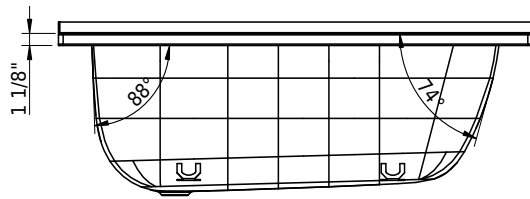

Options

- CE1 CLEANEFFEKT
- HC1 Handle CONTURA
- HS1 Handle SAFE
- TF_ Tile flange

07/09/2026 Subject to technical changes.

Technical Information

| | |
|---------------------------------|---------|
| Installation location | corner |
| Weight without water | 75 lbs |
| Water depth to overflow | 11 3/8" |
| Max. water capacity to overflow | 38 gal |
| Drain opening | 2" |
| Overflow hole diameter | 2" |

Important: Dimensions of fixtures are nominal and may vary within the range tolerances established by ANSI standard A112.19.4. These measurements are subject to change or cancellation. No responsibility is assumed for use of superseded or voided leaflet.