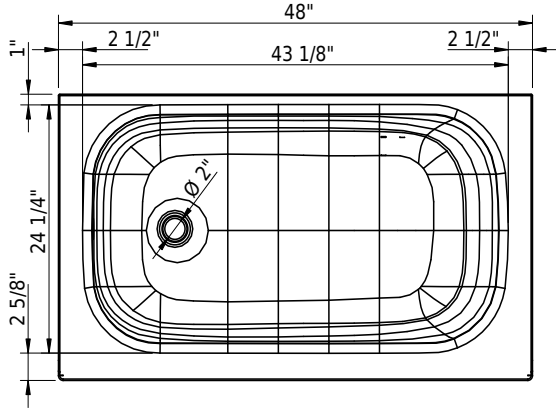

Options

- CE1 CLEANEFFEKT
- HC1 Handle CONTURA
- HS1 Handle SAFE
- TF_ Tile flange

07/09/2026 Subject to technical changes.

Technical Information

| | |
|---------------------------------|---------|
| Installation location | corner |
| Weight without water | 75 lbs |
| Water depth to overflow | 11 3/8" |
| Max. water capacity to overflow | 38 gal |
| Drain opening | 2" |
| Overflow hole diameter | 2" |

Important: Dimensions of fixtures are nominal and may vary within the range tolerances established by ANSI standard A112.19.4. These measurements are subject to change or cancellation. No responsibility is assumed for use of superseded or voided leaflet.