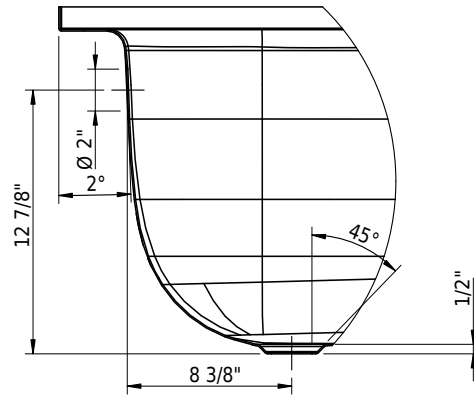

Options

- CE1 CLEANEFFEKT
- HC1 Handle CONTURA
- HS1 Handle SAFE
- TF_ Tile flange

07/09/2026 Subject to technical changes.

Technical Information

| | |
|---------------------------------|---------|
| Installation location | corner |
| Weight without water | 75 lbs |
| Water depth to overflow | 11 3/8" |
| Max. water capacity to overflow | 38 gal |
| Drain opening | 2" |
| Overflow hole diameter | 2" |

Important: Dimensions of fixtures are nominal and may vary within the range tolerances established by ANSI standard A112.19.4. These measurements are subject to change or cancellation. No responsibility is assumed for use of superseded or voided leaflet.